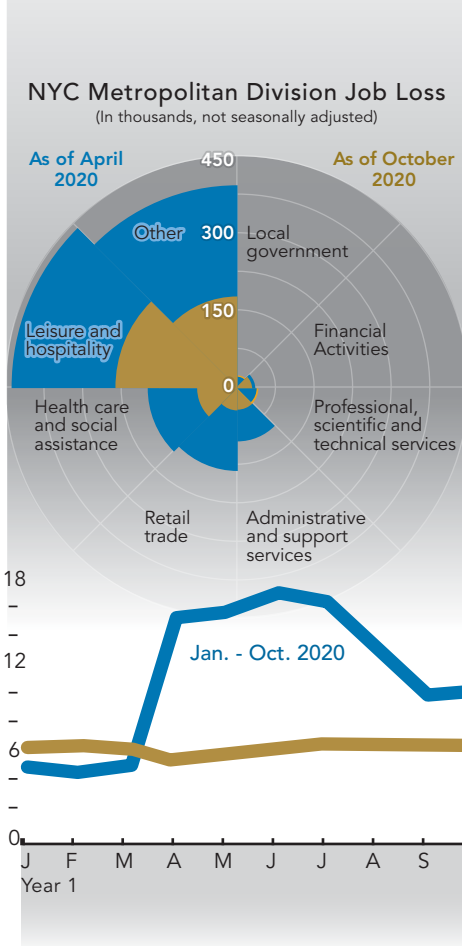

# NYC

was one of the early epicenters of the COVID-19 pandemic and its public health and economic impacts

Confirmed more new **COVID-19 cases over a twelve day stretch** in April than the entirety of June, July, August, September, and October

**New York City recorded an estimated 25,000 "excess" deaths** in an eight week period in the spring—more than 1 out of every 350 residents

## Metropolitan New York has struggled to chart a path back to economic prosperity as pandemic hits to tourism and hospitality continue

The October 2020 unemployment rate in the New York-Newark-Jersey City Metropolitan Statistical Area (MSA) was 9.7 percent—seventeenth highest among the nation's 389 MSAs and tied with its highest monthly rate experienced during the Great Recession.

For more details see: Business Leaders Should Act to Advance New York City's COVID-19 Response <https://www.conference-board.org/NYC-COVID-19-Response>

Note: The New-York-Newark-Jersey City Metropolitan Statistical Area includes 23 counties centered around the New York City metropolitan region; The New York City Metropolitan Division includes 11 counties centered around New York City's five boroughs.