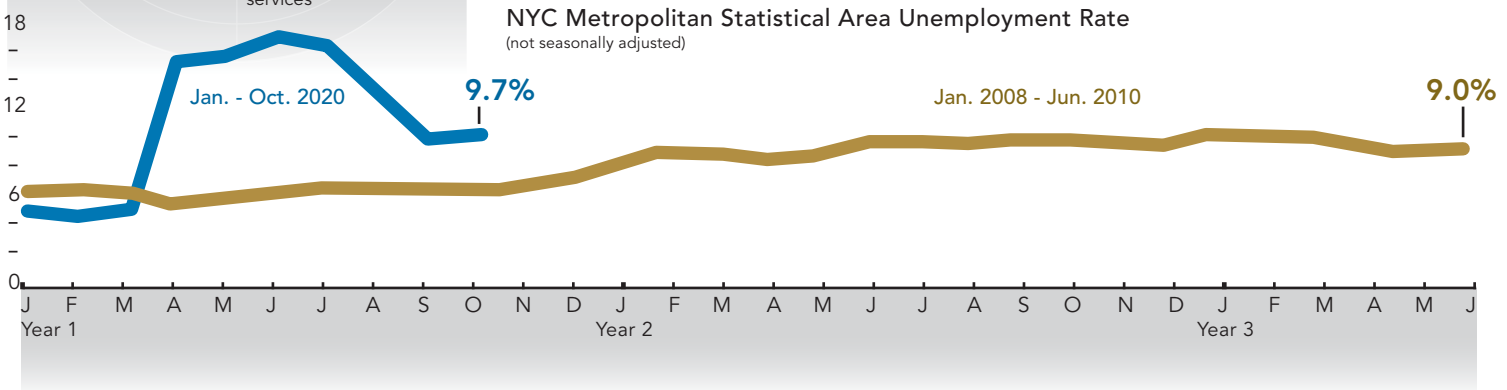

# NYC

was one of the early epicenters of the COVID-19 pandemic and its public health and economic impacts

Confirmed more new **COVID-19 cases over a twelve day stretch** in April than the entirety of June, July, August, September, and October

**New York City recorded an estimated 25,000 "excess" deaths** in an eight week period in the spring—more than 1 out of every 350 residents

## Metropolitan New York has struggled to chart a path back to economic prosperity as pandemic hits to tourism and hospitality continue

The October 2020 unemployment rate in the New York-Newark-Jersey City Metropolitan Statistical Area (MSA) was 9.7 percent—seventeenth highest among the nation's 389 MSAs and tied with its highest monthly rate experienced during the Great Recession.